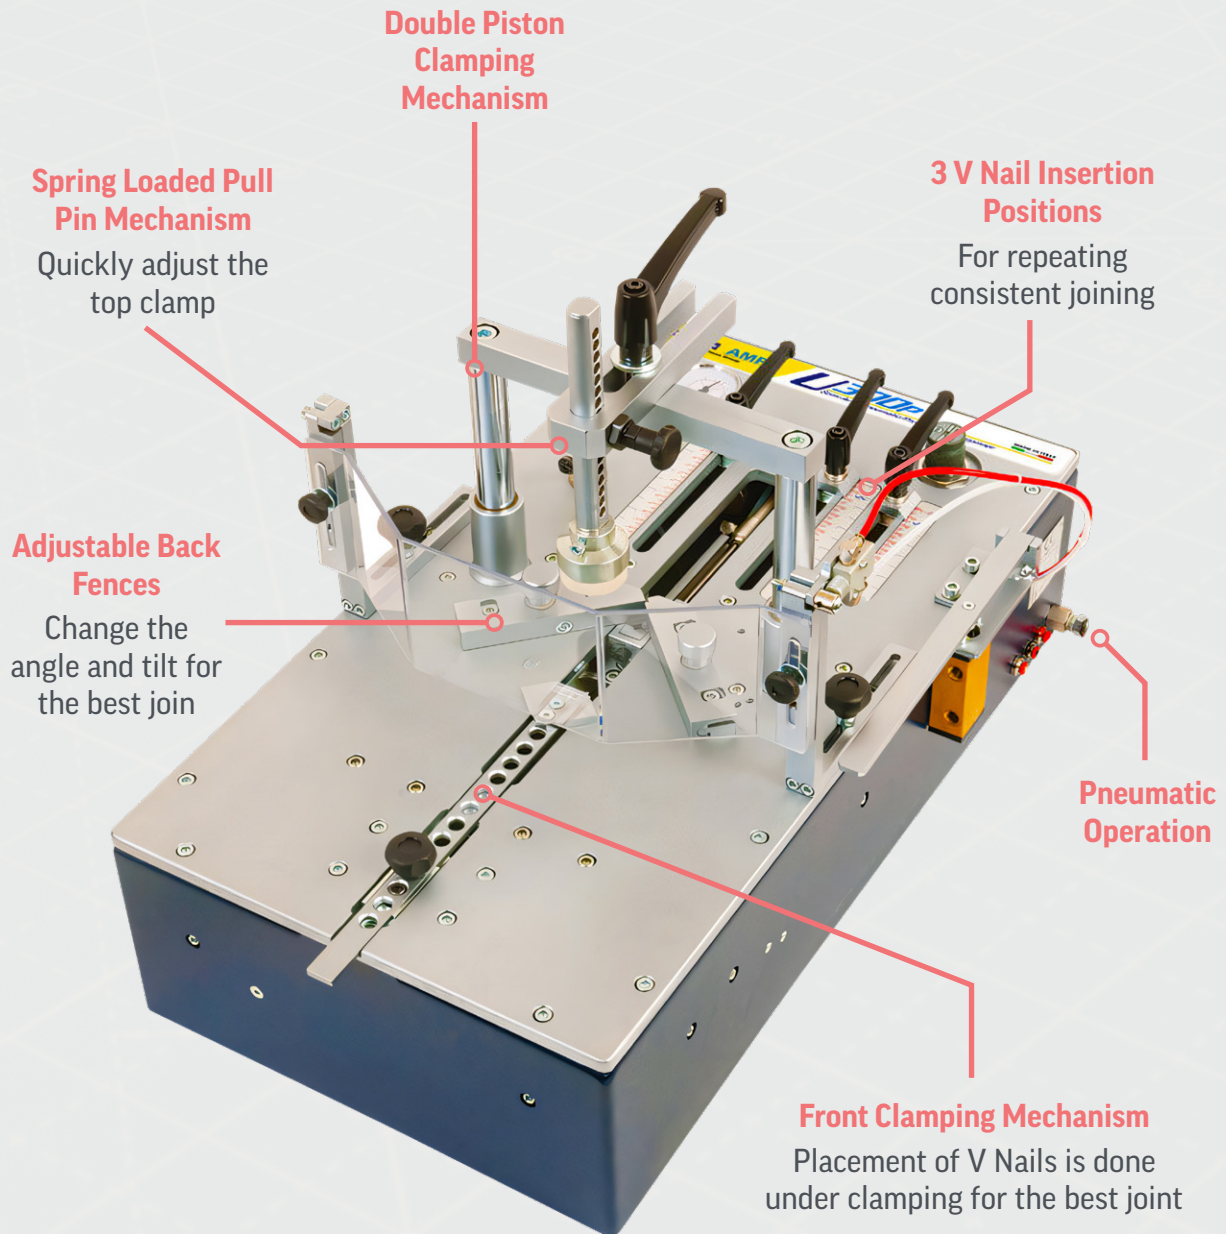

Alfamacchine U300P Semi Auto Production Underpinner

SCAN ME

Great for joining very wide mouldings with consistency

5084

 **Alfamacchine®**

For advice on choosing the best equipment for your workshop, contact our Technical Sales Team techserv@lionpic.co.uk