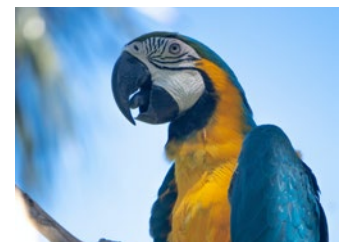

Anti-Static
Won't attract dust