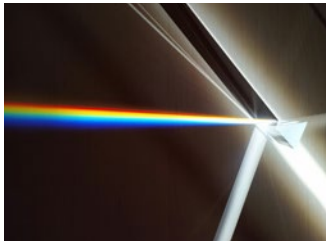

MOTH EYE®

Museum Acrylic

The Best Museum Acrylic on the Market

See the full test report at lionpic.co.uk

MOTH EYE®

Museum Acrylic

Tests show it's the best on the market

Light Transmission
98.6%
For superb clarity

Anti-Static
Won't attract dust

Easy to cut
Score & Snap or
Circular Saw

	Moth-Eye Museum Acrylic	Tru-View Museum Optium Acrylic*	ArtGlass Lifetime Acrylic*
Light Transmission (Clarity)	98.6%	98.4%	98%
UV Protection	99.8%	99%	99%
Colour Rendering Index	99/100	Data not published	Data not published
Photographic Activity Test ISO18916	Yes	Yes	Data not published
Anti-Static	Yes	Yes	Yes
Cutting	Score + Snap / Circular Saw / Laser	Score + Snap / Circular Saw / Laser	Score + Snap / Circular Saw / Laser