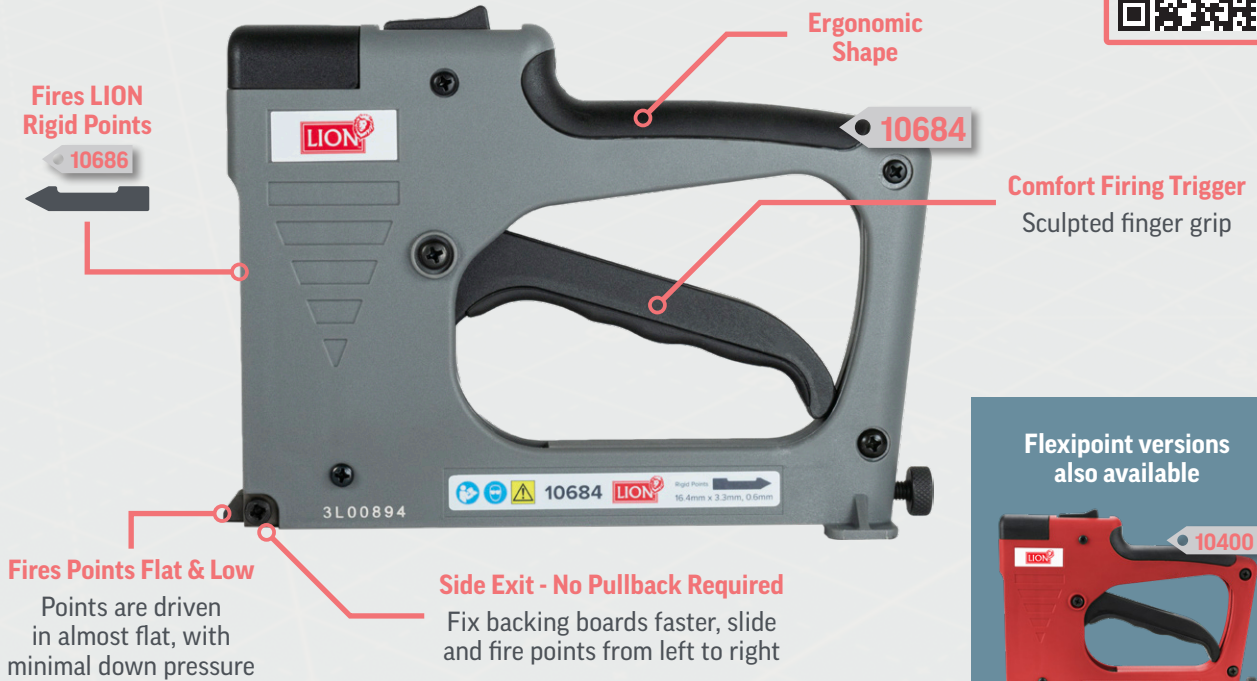

Point Drivers from LION

LION Manual Rigid Point Driver

Permanently secure frame backs in place with Rigid Points

Flexipoint versions also available

LION Air Rigid Point Driver

Permanently secure frame backs in place with Rigid Points for volume production