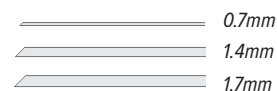

VALUE2 MOUNTBOARDS

View the
VALUE2 pages
on the LION
website

VALUE2 MOUNTBOARDS

	Level 4 1.25mm	Level 3 1.4mm	Level 2 1.4mm
Antique White	V3104	-	V3102
Antique White <i>Textured</i>	V3204	-	V3202
Black	V3304	V3303	-
Hayloft <i>Textured</i>	V3604	-	V3602
Ice White	V3004	V3003	-
Ivory	V3504	-	V3502
Simple White	V3904	V3903	-
Soft White	V3704	-	V3702
Snow White <i>Textured</i>	V3404	-	V3402
Soft White <i>Textured</i>	V3804	-	V3802

VALUE2 PURE MOUNTBOARDS

Pale Cream	0.7mm	-	V4012
Pale Cream	1.4mm	-	V4001

VALUE2 DUO MOUNTBOARDS

Pale Cream/Off White	1.4mm	V4109	-
Pale Cream/Off White	1.7mm	V4107	-

VALUE2 Mountboards Display Chevrons

Bevel-cut display chevrons, each individually labelled. They show all of the colours in the VALUE2 mountboard range

Chevrons are full size, 260 x 260mm, 80mm wide

VALUE2 Conservation Mountboards Level 2

VALUE2 Conservation 1.4mm mountboards have acid-free and lignin-free cores of alpha cellulose, no OBA's and are buffered. Cores are natural white that stays white.

Face papers are sized, colour-fast and bleed-resistant. Backing paper is off-white and lignin-free.

Sheets 1120 x 815mm / 44" x 32" 7 colours

VALUE2 PURE Conservation Solid Colour 0.7mm and 1.4mm boards are Pale Cream face, core and back. They have surfaces which are sized and many framers have found ideal for wash lining. The surfaces have a very low speck-count.

Sheets 1200 x 800mm / 47" x 31.5" 1 colour

VALUE2 Conservation 1.4mm

V3..02	1 sheet
V3..02	pack 10

VALUE2 PURE Conservation 0.7mm

V4012	1 sheet	FSC Mix 70%
V4012	pack 50	Break at 50+

VALUE2 PURE Conservation 1.4mm

V4001	1 sheet	FSC Mix 70%
V4001	pack 25	

VALUE2 White Core Mountboards Level 3

Value2 1.4mm

V3003 and V3903 are White Core, Level 3, as a small amount of OBA's are added to the face papers.