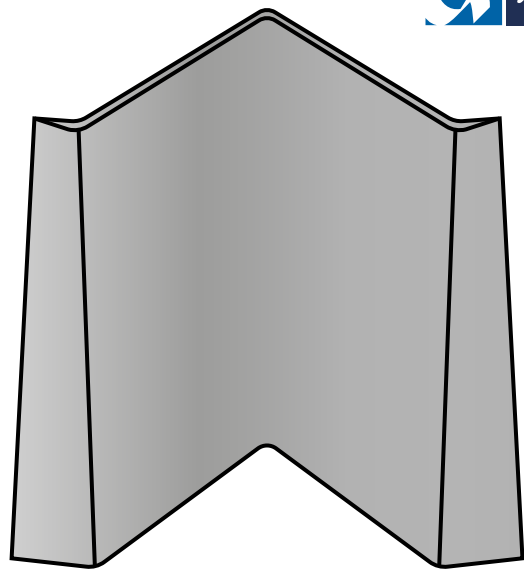

1

Alfamacchine Power Twist V Nails have a shape memory which means they always want to return to their original shape.

2

When the V Nail is inserted into the frame the large wings spread out...

3

and the smaller wings twist out even further thanks to their specially engineered shape, unlike V Nails with straight wings.

4

As both parts of the wing contract, the moulding is pulled closer together, making the corner join extra tight.